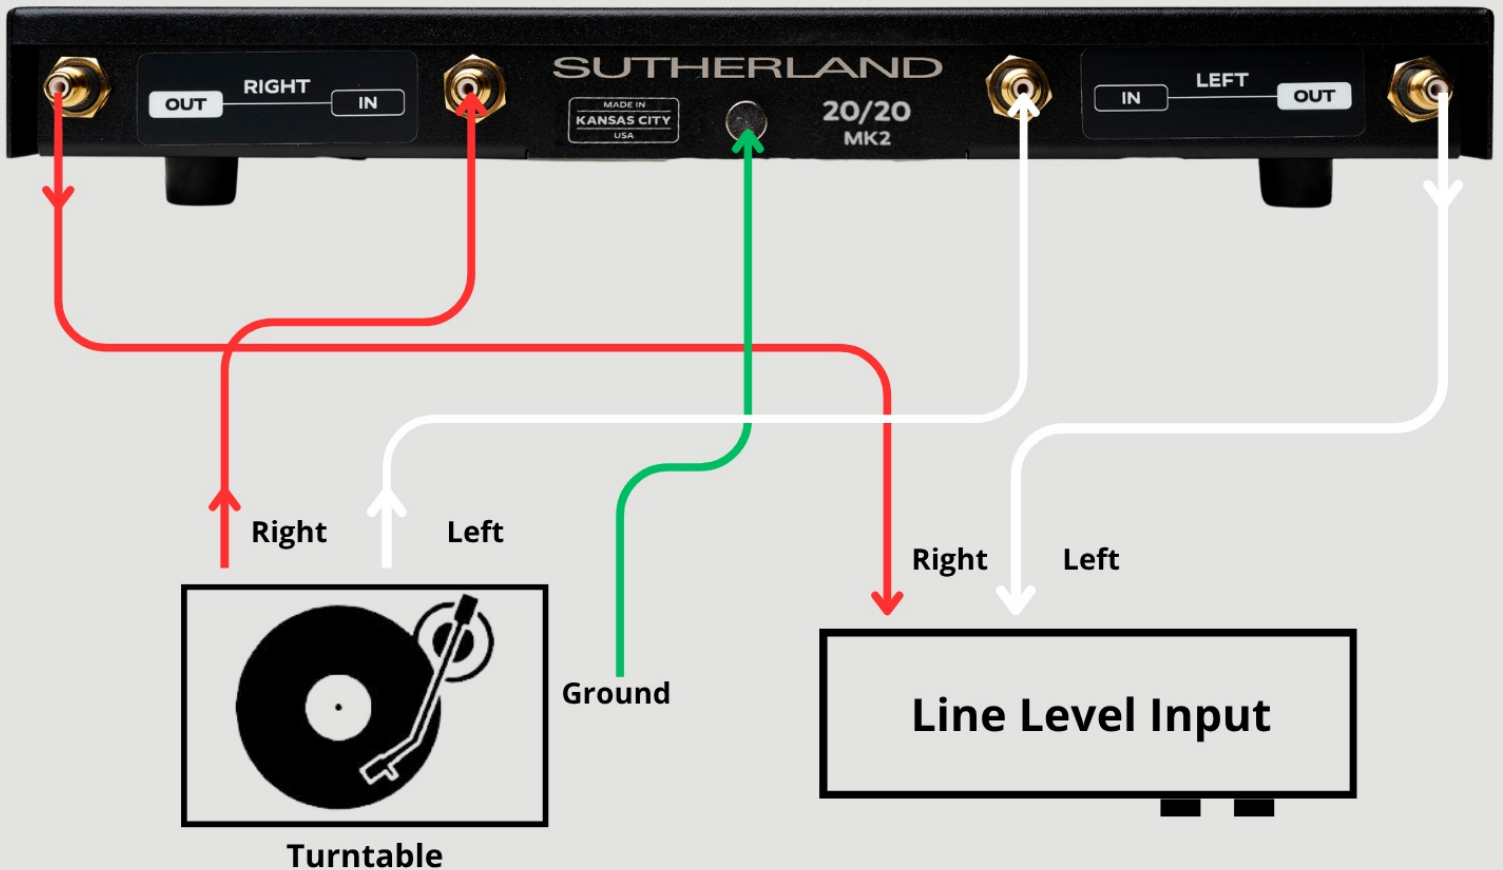

SUTHERLAND

20/20 Mk 2 Quick Hook-Up

Load

Cartridge loading is adjustable across several values for optimal performance. The factory default is 200 Ω , suitable for most MC cartridges.

Email:

info@sutherlandengineering.com

Phone: (816) 718-7898

SUTHERLAND

Elegance. Simplicity. Purity. © 2025

Gain

Each audio board offers multiple gain settings to match a wide range of MC and MM cartridges. The 20/20 ships with gain set to 58 dB, a good starting point for most MC cartridges.